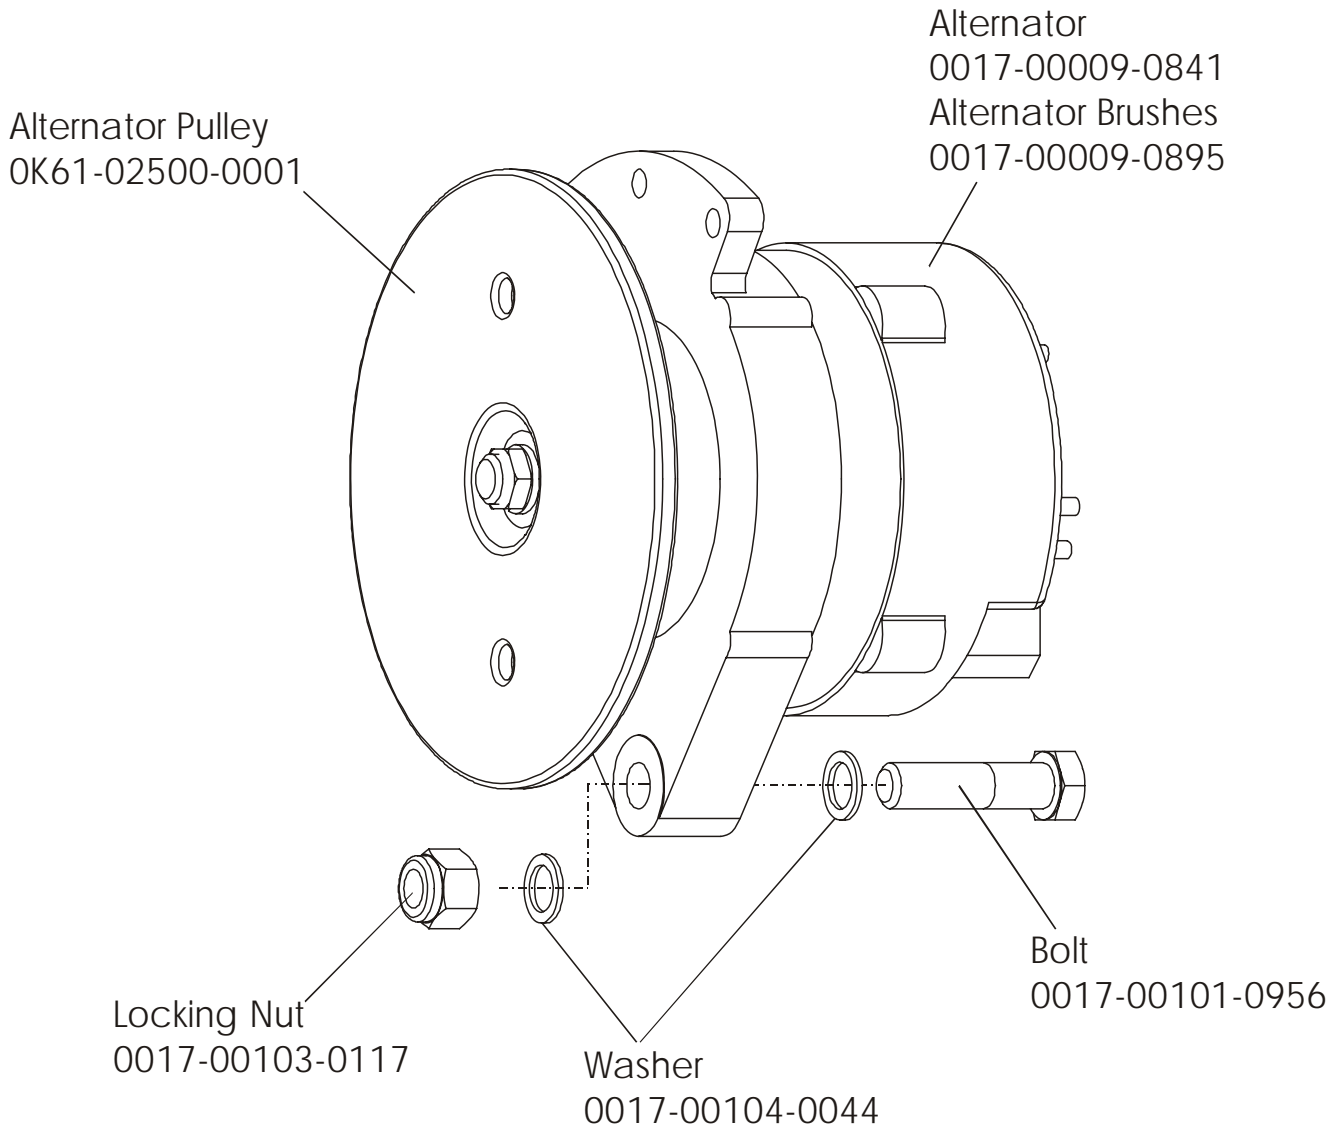

ARCTIC SILVER 95RE
Power Control Board

95RE-0XXX-04
S/N 100000-UP

Assembly Number - AK39-00092-0000

ARCTIC SILVER 95RE
Alternator w/pulley Assembly

95RE-0XXX-04
S/N 100000-UP

Assembly Number – AK63-00093-0000

ARCTIC SILVER 95RE

Crank Shaft and Bearing Assembly

95RE-0XXX-04
S/N 100000-UP

ARCTIC SILVER 95RE
Intermediate Shaft and Bearing Assembly

95RE-0XXX-04
S/N 100000-UP

Clutch Assembly
AK63-00026-0000
(not included in kit)